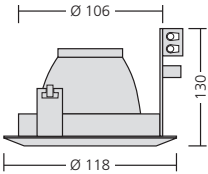

NV 100 – adjustable

Low voltage recessed light for QR-CBC 51 lamps

Low voltage recessed light for QR-CBC 51 lamp up to 50 Watt with secondary reflector and safety glass, adjustable up to 25°. Luminaire made of zamak (zinc die-casting alloy), powder-coated or galvanised. C/w strain relief and ceramic cable terminals.

Version	QR-CBC 51	Diameter	Ceiling cut-out	Recessed height	Socket type
white	61.70.00	118 mm	106 mm	130 mm	GU5,3
chrome	61.70.02	118 mm	106 mm	130 mm	GU5,3
gold	61.70.03	118 mm	106 mm	130 mm	GU5,3
matt-chrome	61.70.04	118 mm	106 mm	130 mm	GU5,3

NV 100

Low voltage recessed light for QT 12 lamps

Low voltage recessed light for QT12 lamp up to 50 Watt with anodised pure aluminium reflector (Al 99.98) and safety glass. Luminaire made of zamak (zinc die-casting alloy), powder-coated or galvanised. C/w strain relief and ceramic cable terminals.

Version	QT 12	Diameter	Ceiling cut-out	Recessed height	Socket type
white	61.72.00	118 mm	106 mm	130 mm	GY6,35
chrome	61.72.02	118 mm	106 mm	130 mm	GY6,35
gold	61.72.03	118 mm	106 mm	130 mm	GY6,35
matt-chrome	61.72.04	118 mm	106 mm	130 mm	GY6,35