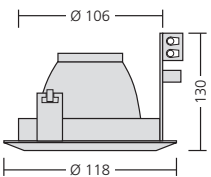

NV 70 – adjustable

Low voltage recessed light for QR-CBC 51 lamps

Low voltage recessed light for QR-CBC 51 lamp up to 50 Watt, adjustable up to 40°. Luminaire made of zamak (zinc die-casting alloy), powder-coated or galvanised. C/w strain relief and ceramic cable terminals.

Version	QR-CBC 51	Diameter	Ceiling cut-out	Recessed height	Socket type
white	60.77.00	104 mm	90 mm	85 mm	GX5,3
chrome	60.77.02	104 mm	90 mm	85 mm	GX5,3
gold	60.77.03	104 mm	90 mm	85 mm	GX5,3
matt-chrome	60.77.04	104 mm	90 mm	85 mm	GX5,3

NV 100

Low voltage recessed light for QR-CBC 51 lamps

Low voltage recessed light for QR-CBC 51 lamp up to 50 Watt with secondary reflector and safety glass. Luminaire made of zamak (zinc die-casting alloy), powder-coated or galvanised. C/w strain relief and ceramic cable terminals.

Version	QR-CBC 51	Diameter	Ceiling cut-out	Recessed height	Socket type
white	61.71.00	118 mm	106 mm	130 mm	GU5,3
chrome	61.71.02	118 mm	106 mm	130 mm	GU5,3
gold	61.71.03	118 mm	106 mm	130 mm	GU5,3
matt-chrome	61.71.04	118 mm	106 mm	130 mm	GU5,3