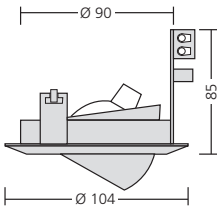

Version	QR-CBC 51	Diameter	Ceiling cut-out	Recessed height	Socket type
white	60.77.00	104 mm	90 mm	85 mm	GX5,3
chrome	60.77.02	104 mm	90 mm	85 mm	GX5,3
gold	60.77.03	104 mm	90 mm	85 mm	GX5,3
matt-chrome	60.77.04	104 mm	90 mm	85 mm	GX5,3