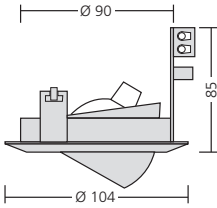

NV 70 – adjustable

Low voltage recessed light for QR-CBC 51 lamps

Low voltage recessed light for QR-CBC 51 lamp up to 50 Watt, adjustable up to 40°. Luminaire made of zamak (zinc die-casting alloy), powder-coated or galvanised. C/w strain relief and ceramic cable terminals.

Version	QR-CBC 51	Diameter	Ceiling cut-out	Recessed height	Socket type
white	60.77.00	104 mm	90 mm	85 mm	GX5,3
chrome	60.77.02	104 mm	90 mm	85 mm	GX5,3
gold	60.77.03	104 mm	90 mm	85 mm	GX5,3
matt-chrome	60.77.04	104 mm	90 mm	85 mm	GX5,3