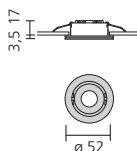

Version	grey anodised	Diameter	Ceiling cut-out	Recessed height
LED 3 W, 6500 K	300665	42 mm	38 mm	40 mm
LED 3 W, 2800 K	302185	42 mm	38 mm	40 mm
LED 3 W, blue	300666	42 mm	38 mm	40 mm
LED 3 W, red	300668	42 mm	38 mm	40 mm
LED 3 W, green	300667	42 mm	38 mm	40 mm

PULSAR 52

LED recessed light

Round recessed light with 3 W LED with 15° beam lens. Housing made of anodised aluminium. Adjustable. The 700 mA converter is not included in the product. Please order from page 417. Protection class III.

Version	grey anodised	Diameter	Ceiling cut-out	Recessed height
LED 3 W, 6500 K	300669	52 mm	46 mm	40 mm
LED 3 W, 2800 K	302186	52 mm	46 mm	40 mm
LED 3 W, blue	300670	52 mm	46 mm	40 mm
LED 3 W, red	300672	52 mm	46 mm	40 mm
LED 3 W, green	300671	52 mm	46 mm	40 mm