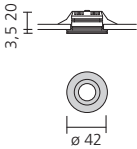

PULSAR 42

LED recessed light

Round recessed light with 3 W LED with 15° beam lens. Housing made of anodised aluminium. The 700 mA converter is not included in the product. Please order from page 417. Protection class III.

Version	grey anodised	Diameter	Ceiling cut-out	Recessed height
LED 3 W, 6500 K	300665	42 mm	38 mm	40 mm
LED 3 W, 2800 K	302185	42 mm	38 mm	40 mm
LED 3 W, blue	300666	42 mm	38 mm	40 mm
LED 3 W, red	300668	42 mm	38 mm	40 mm
LED 3 W, green	300667	42 mm	38 mm	40 mm

PULSAR 52

LED recessed light

Round recessed light with 3 W LED with 15° beam lens. Housing made of anodised aluminium. Adjustable. The 700 mA converter is not included in the product. Please order from page 417. Protection class III.

Version	grey anodised	Diameter	Ceiling cut-out	Recessed height
LED 3 W, 6500 K	300669	52 mm	46 mm	40 mm
LED 3 W, 2800 K	302186	52 mm	46 mm	40 mm
LED 3 W, blue	300670	52 mm	46 mm	40 mm
LED 3 W, red	300672	52 mm	46 mm	40 mm
LED 3 W, green	300671	52 mm	46 mm	40 mm