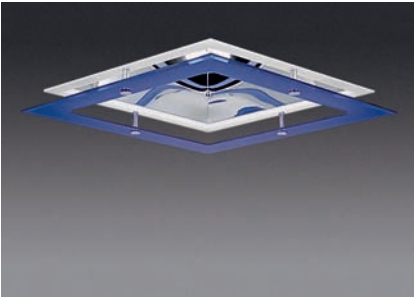

Decor attachments – for square recessed downlights

Decor glasses should be ordered with the luminaire as retro fitting is not possible!

Blue glass frame

- Widely unchanged lighting distribution of the luminaire with high direct light portion and mildly ceiling flare by indirect light portion
- Suspended toughened safety glass frame with 4-point fixation

Version	Art.-No.	Dimensions (LxWxH)	Weight
DL 310	310.972	355 x 355 x 30 mm	0.72 kg