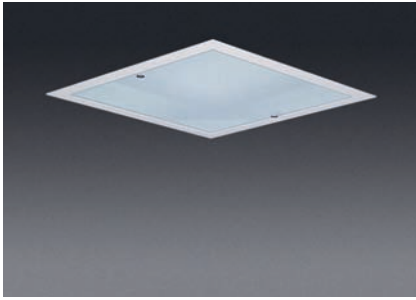

Decor attachments – for square recessed downlights

Decor glasses should be ordered with the luminaire as retro fitting is not possible!

Frosted safety glass pane

- Homogenous, smooth light in the room
- Glass is placed in the ceiling frame and screwed
- Glass accessory will be delivered with matt reflector.

Version	Art.-No.	Dimensions (LxWxT)	Weight
DL 310	310.978	271 x 271 x 4 mm	0.55 kg

Clear safety glass pane

- Widely unchanged lighting distribution
- Glass is placed in the ceiling frame and screwed

Version	Art.-No.	Dimensions (LxWxT)	Weight
DL 310	310.979	271 x 271 x 4 mm	0.55 kg

Frosted glass pane with 10 mm clear outer rim

- Homogenous, smooth light in the room with mildly ceiling flare by indirect light portion
- Suspended toughened safety glass frame with 4-point fixation
- Glass accessory will be delivered with matt reflector.

Version	Art.-No.	Dimensions (LxWxH)	Weight
DL 310	310.970	355 x 355 x 30 mm	1.25 kg

Frosted glass frame with 10 mm clear outer rim

- Widely unchanged lighting distribution with high direct light portion and mildly ceiling flare by indirect light portion
- Suspended toughened safety glass frame with 4-point fixation