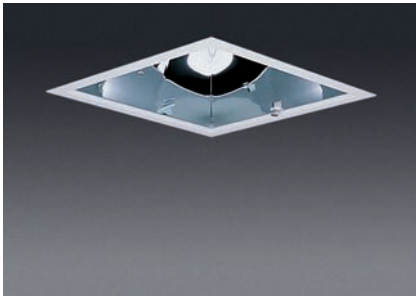

Decor attachments – for square recessed downlights

Decor glasses should be ordered with the luminaire as retro fitting is not possible!

Frosted safety glass pane

- Homogenous, smooth light in the room
- Glass is placed in the ceiling frame and screwed
- Glass accessory will be delivered with matt reflector.

Version	Art.-No.	Dimensions (LxWxT)	Weight
DL 310	310.978	271 x 271 x 4 mm	0.55 kg

Clear safety glass pane

- Widely unchanged lighting distribution
- Glass is placed in the ceiling frame and screwed

Version	Art.-No.	Dimensions (LxWxT)	Weight
DL 310	310.979	271 x 271 x 4 mm	0.55 kg

Frosted glass pane with 10 mm clear outer rim

- Homogenous, smooth light in the room with mildly ceiling flare by indirect light portion
- Suspended toughened safety glass frame with 4-point fixation
- Glass accessory will be delivered with matt reflector.

Version	Art.-No.	Dimensions (LxWxH)	Weight
DL 310	310.970	355 x 355 x 30 mm	1.25 kg

Frosted glass frame with 10 mm clear outer rim

- Widely unchanged lighting distribution with high direct light portion and mildly ceiling flare by indirect light portion
- Suspended toughened safety glass frame with 4-point fixation