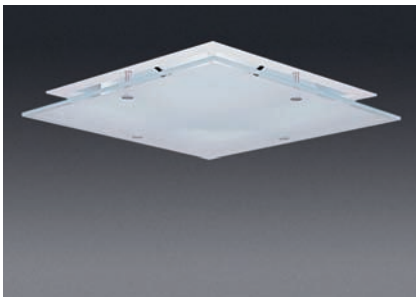

Decor attachments – for square recessed downlights

Decor glasses should be ordered with the luminaire as retro fitting is not possible!

Frosted safety glass pane

- Homogenous, smooth light in the room
- Glass is placed in the ceiling frame and screwed
- Glass accessory will be delivered with matt reflector.

Version	Art.-No.	Dimensions (LxWxT)	Weight
DL 310	310.978	271 x 271 x 4 mm	0.55 kg

Clear safety glass pane

- Widely unchanged lighting distribution
- Glass is placed in the ceiling frame and screwed

Version	Art.-No.	Dimensions (LxWxT)	Weight
DL 310	310.979	271 x 271 x 4 mm	0.55 kg

Frosted glass pane with 10 mm clear outer rim

- Homogenous, smooth light in the room with mildly ceiling flare by indirect light portion
- Suspended toughened safety glass frame with 4-point fixation
- Glass accessory will be delivered with matt reflector.

Version	Art.-No.	Dimensions (LxWxH)	Weight
DL 310	310.970	355 x 355 x 30 mm	1.25 kg

Frosted glass frame with 10 mm clear outer rim

- Widely unchanged lighting distribution with high direct light portion and mildly ceiling flare by indirect light portion
- Suspended toughened safety glass frame with 4-point fixation