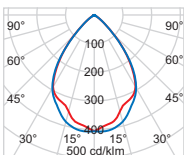

TC-TEL 2 x 14 W
 Half-value angle 2 x 37°
 Shielding angle 32°
 Critical radiation angle/1000 cd/m² 55°
 Light output ratio 66%

TC-TEL 2 x 17 W
 Half-value angle 2 x 38°
 Shielding angle 32°
 Critical radiation angle/1000 cd/m² 55°
 Light output ratio 61%