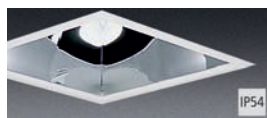

225.901 / 225.912