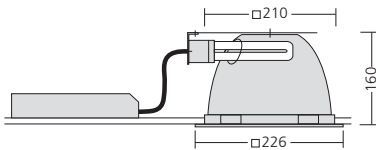

DM 225 eco

Square modular recessed downlight for 14 an 17 Watt TC-TEL lamps

Square modular recessed downlight for 14 an 17 Watt TC-TEL lamps. Die-cast frame powder-coated in RAL9016 with structure, adjustable without tools. Fixing of the frame by innovative „Click-In“ lock system. Exchangeable remote gear box prepared for 5-pole through wiring and with „twist & lock“ socket base. Housing made of galvanised sheet steel with quick-release mounting springs for ceiling plate thickness from 1-25 mm. Reflector made of high-polished vacuum metalised pure aluminium (Al99,98) for maximum LOR and iridescent-free colour rendering. Max. weight: 1,5 kg

| Version | High frequency ballast (HF) | Digital dimmable HF ballast (DALI) | Outer dimension | Ceiling cut-out | Recessed height | Socket type |
|-----------------|-----------------------------|------------------------------------|-----------------|-----------------|-----------------|-------------|
| TC-TEL 2 x 14 W | 225.52.14.63M | 225.52.14.66M | 226 mm | 210 mm | 160 mm | GR14q |
| TC-TEL 2 x 17 W | 225.52.17.63M | 225.52.17.66M | 226 mm | 210 mm | 160 mm | GR14q |