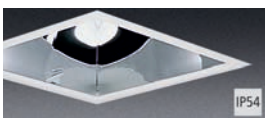

Attachments (Please order separately!)

Panel sheet module 100	225.0320M
Mineral fibre reinforcing plate	225.1320M
Adjusting frame	225.2010M
Plaster frame	225.2020M
Frame for semi-recessed (25 mm)	225.2025M
Concrete casting drum	225.2035
Emergency light kit 1h*	225.0901
Emergency light kit 3h*	225.0900
Ceiling frame special colour	225.3090M

* LED supplied loose and is only on request assembled to luminaire.

Decor attachment (You will find a detailed decor attachment description on pages 388 up to 389!)