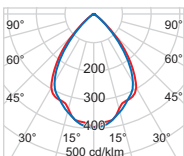

TC-TEL 2 x 14 W
 Half-value angle 2 x 37°
 Shielding angle 32°
 Critical radiation angle/1000 cd/m² 55°
 Light output ratio 66%

TC-TEL 2 x 17 W
 Half-value angle 2 x 38°
 Shielding angle 32°
 Critical radiation angle/1000 cd/m² 55°
 Light output ratio 61%