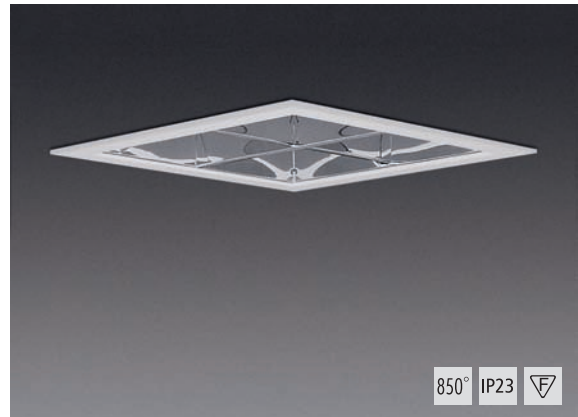

DM 225 eco

Square modular recessed downlight for 14 an 17 Watt TC-TEL lamps

Square modular recessed downlight for 14 an 17 Watt TC-TEL lamps. Die-cast frame powder-coated in RAL9016 with structure, adjustable without tools. Fixing of the frame by innovative „Click-In“ lock system. Exchangeable remote gear box prepared for 5-pole through wiring and with „twist & lock“ socket base. Housing made of galvanised sheet steel with quick-release mounting springs for ceiling plate thickness from 1-25 mm. Reflector made of high-polished vacuum metalised pure aluminium (Al99,98) for maximum LOR and iridescent-free colour rendering. Max. weight: 1,5 kg

225.904

225.909

DM 225 eco – Cross louvre

Square modular recessed downlight for 14 an 17 Watt TC-TEL lamps

Square modular recessed downlight for 14 an 17 Watt TC-TEL lamps. Die-cast frame powder-coated in RAL9016 with structure, adjustable without tools. Fixing of the frame by innovative „Click-In“ lock system. Exchangeable remote gear box prepared for 5-pole through wiring and with „twist & lock“ socket base. Housing made of galvanised sheet steel with quick-release mounting springs for ceiling plate thickness from 1-25 mm. Cross louvre reflector made of high-polished vacuum metalised pure aluminium (Al99,98) for maximum LOR and iridescent-free colour rendering. Max. weight: 1,7 kg