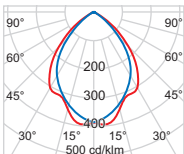

TC-TEL 2 x 14 W
 Half-value angle 2 x 40°
 Shielding angle 32°
 Critical radiation angle/1000 cd/m² 60°
 Light output ratio 82%

TC-TEL 2 x 17 W
 Half-value angle 2 x 40°
 Shielding angle 32°
 Critical radiation angle/1000 cd/m² 65°
 Light output ratio 74%