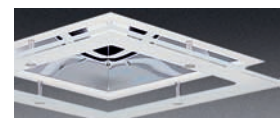

225.904

225.909

DM 225 eco – Cross louvre

Square modular recessed downlight for 14 an 17 Watt TC-TEL lamps

Square modular recessed downlight for 14 an 17 Watt TC-TEL lamps. Die-cast frame powder-coated in RAL9016 with structure, adjustable without tools. Fixing of the frame by innovative „Click-In“ lock system. Exchangeable remote gear box prepared for 5-pole through wiring and with „twist & lock“ socket base. Housing made of galvanised sheet steel with quick-release mounting springs for ceiling plate thickness from 1-25 mm. Cross louvre reflector made of high-polished vacuum metalised pure aluminium (Al99,98) for maximum LOR and iridescent-free colour rendering. Max. weight: 1,7 kg