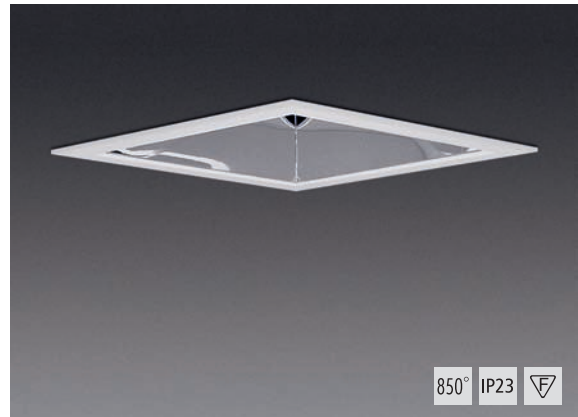

DM 225 eco

Square modular recessed downlight for 14 an 17 Watt TC-TEL lamps

Square modular recessed downlight for 14 an 17 Watt TC-TEL lamps. Die-cast frame powder-coated in RAL9016 with structure, adjustable without tools. Fixing of the frame by innovative „Click-In“ lock system. Exchangeable remote gear box prepared for 5-pole through wiring and with „twist & lock“ socket base. Housing made of galvanised sheet steel with quick-release mounting springs for ceiling plate thickness from 1-25 mm. Reflector made of high-polished vacuum metalised pure aluminium (Al99,98) for maximum LOR and iridescent-free colour rendering. Max. weight: 1,5 kg

TC-TEL 2 x 14 W
 Half-value angle 2 x 40°
 Shielding angle 32°
 Critical radiation angle/1000 cd/m² 60°
 Light output ratio 82%

TC-TEL 2 x 17 W
 Half-value angle 2 x 40°
 Shielding angle 32°
 Critical radiation angle/1000 cd/m² 65°
 Light output ratio 74%

225.904

225.909

DM 225 eco – Cross louvre

Square modular recessed downlight for 14 an 17 Watt TC-TEL lamps

Square modular recessed downlight for 14 an 17 Watt TC-TEL lamps. Die-cast frame powder-coated in RAL9016 with structure, adjustable without tools. Fixing of the frame by innovative „Click-In“ lock system. Exchangeable remote gear box prepared for 5-pole through wiring and with „twist & lock“ socket base. Housing made of galvanised sheet steel with quick-release mounting springs for ceiling plate thickness from 1-25 mm. Cross louvre reflector made of high-polished vacuum metalised pure aluminium (Al99,98) for maximum LOR and iridescent-free colour rendering. Max. weight: 1,7 kg