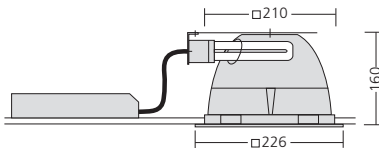

225.904

225.909

DM 225 eco – Cross louvre

Square modular recessed downlight for 14 an 17 Watt TC-TEL lamps

Square modular recessed downlight for 14 an 17 Watt TC-TEL lamps. Die-cast frame powder-coated in RAL9016 with structure, adjustable without tools. Fixing of the frame by innovative „Click-In“ lock system. Exchangeable remote gear box prepared for 5-pole through wiring and with „twist & lock“ socket base. Housing made of galvanised sheet steel with quick-release mounting springs for ceiling plate thickness from 1-25 mm. Cross louvre reflector made of high-polished vacuum metalised pure aluminium (Al99,98) for maximum LOR and iridescent-free colour rendering. Max. weight: 1,7 kg

| Version | High frequency ballast (HF) | Digital dimmable HF ballast (DALI) | Outer dimension | Ceiling cut-out | Recessed height | Socket type |
|-----------------|-----------------------------|------------------------------------|-----------------|-----------------|-----------------|-------------|
| TC-TEL 2 x 14 W | 225.42.14.63M | 225.42.14.66M | 226 mm | 210 mm | 160 mm | GR14q |
| TC-TEL 2 x 17 W | 225.42.17.63M | 225.42.17.66M | 226 mm | 210 mm | 160 mm | GR14q |