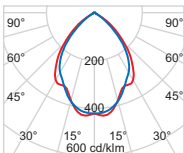

TC-TEL 2 x 14 W
 Half-value angle 2 x 40°
 Shielding angle 32°
 Critical radiation angle/1000 cd/m² 60°
 Light output ratio 82%

TC-TEL 2 x 17 W
 Half-value angle 2 x 40°
 Shielding angle 32°
 Critical radiation angle/1000 cd/m² 65°
 Light output ratio 74%