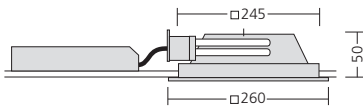

## Super flat square recessed downlight

- Recessed height: 50 mm
- Reflector segments made of high brilliant, metalised MIRO® aluminium
- The troubleshooter for low ceiling heights
- Ceiling plate thickness from 1-10 mm

# DL 260 XF – Recessed height 50 mm

Super flat recessed downlight for TC-DEL / TC-TEL lamps

Super flat recessed downlight for TC-DEL / TC-TEL lamps. The ceiling frame is made of white powder-coated sheet steel. Luminaire with tool-less exchangeable remote gear box. Housing manufactured from galvanised steel sheet. Reflector segments made of high-brilliant, metalised MIRO® aluminium. Decor glasses should be ordered with the luminaire as retro fitting is not possible! Max. weight: 2,0 kg

**TC-DEL 2 x 18 W**  
 Half-value angle 2 x 55°  
 Shielding angle 8°  
 Critical radiation angle/1000 cd/m² 90°  
 Light output ratio 83%

**TC-DEL 2 x 26 W**  
 Half-value angle 2 x 55°  
 Shielding angle 8°  
 Critical radiation angle/1000 cd/m² 90°  
 Light output ratio 71%