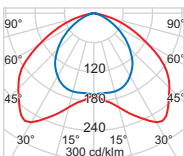

**TC-DEL 2 x 18 W**  
 Half-value angle 2 x 55°  
 Shielding angle 8°  
 Critical radiation angle/1000 cd/m² 90°  
 Light output ratio 83%

**TC-DEL 2 x 26 W**  
 Half-value angle 2 x 55°  
 Shielding angle 8°  
 Critical radiation angle/1000 cd/m² 90°  
 Light output ratio 71%