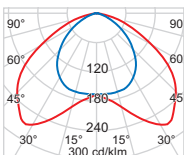

## Super flat square recessed downlight

- Recessed height: 50 mm
- Reflector segments made of high brilliant, metalised MIRO® aluminium
- The troubleshooter for low ceiling heights
- Ceiling plate thickness from 1-10 mm

**TC-DEL 2 x 18 W**  
 Half-value angle 2 x 55°  
 Shielding angle 8°  
 Critical radiation angle/1000 cd/m² 90°  
 Light output ratio 83%

**TC-DEL 2 x 26 W**  
 Half-value angle 2 x 55°  
 Shielding angle 8°  
 Critical radiation angle/1000 cd/m² 90°  
 Light output ratio 71%