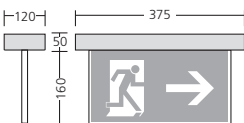

Rescue sign luminaire for T5 lamps with electronic ballast for surface mounting. Housing made of galvanised sheet steel, powder-coated. Twofold acrylic pane with white symbol on green ground, one-sided or two-sided inscribed. Suitable for facilities according to EN 50172. Identification distance with 6 W for 22 m and with 8 W for 29 m. Max. weight: 2,9 kg

Version	with single battery	for central battery	Length x width x height	Socket type
T5 6 W	29.131.06.E-18	29.131.06.Z-18	375 x 120 x 210 mm	G5
T5 8 W	29.131.08.E-18	29.131.08.Z-18	375 x 120 x 210 mm	G5

If you require the luminaire in white (RAL 9016 structure) please use „-10“ instead of „-18“.