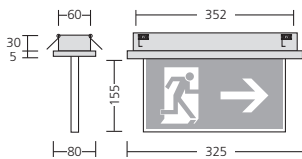

Rescue sign luminaire for T5 lamps with electronic ballast for recessed mounting. Housing made of galvanised sheet steel, powder-coated. Twofold acrylic pane with white symbol on green ground, one-sided or two-sided inscribed. Suitable for facilities according to EN 50172. Identification distance with 6 W for 22 m and with 8 W for 29 m. Max. weight: 2,9 kg

Version	with single battery	for central battery	Length x width x height	Ceiling cut-out	Recessed height	Socket type
T5 6 W	29.111.06.E-18	29.111.06.Z-18	354 x 82 x 205 mm	330 x 65 mm	30 mm	G5
T5 8 W	29.111.08.E-18	29.111.08.Z-18	354 x 82 x 205 mm	330 x 65 mm	30 mm	G5

If you require the luminaire in white (RAL 9016 structure) please use „-10“ instead of „-18“.

Attachments (Please order separately!)

LED and switch-key for single battery	39.0932
Selftest for single battery with LED	39.041
Die-cast drum for 6 W	39.2035.06
Die-cast drum for 8 W	39.2035.08

Pictograph (Please note article code on your order!)

E11-1 one-sided
E11-2 two-sided

E12-1 one-sided
E12-2 two-sided

E13-1 one-sided
E13-2 two-sided