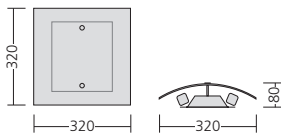

Attachments (Please order separately!)

Emergency light socket	32.0552
Emergency light kit 1h*	32.0901
Special colour	32.0090

*Luminaire dimension: 320 x 320 x 95 mm

WL 32

Wall luminaire with vertical detail

Version	RAL 9006 structure	Length x width x height	Socket type
TC-DEL 2 x 10 / 13 W c/w HF ballast	32.932.13.53-18	320 x 320 x 80 mm	G24q
TC-DEL 2 x 18 W c/w HF ballast	32.932.18.53-18	320 x 320 x 80 mm	G24q
TC-DEL 2 x 26 W c/w HF ballast	32.932.26.53-18	320 x 320 x 80 mm	G24q

Attachments (Please order separately!)

Emergency light socket	32.0552
Emergency light kit 1h*	32.0901
Special colour	32.0090

*Luminaire dimension: 320 x 320 x 95 mm

WL 32

Wall luminaire with horizontal details