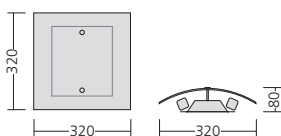

WL 32

Wall luminaire with metal cover

Wall luminaire for TC-DEL lamps with high frequency ballast. Housing made of galvanised sheet steel, powder-coated. Cover made of curved, powder-coated sheet steel details. Max. weight: 2,0 kg

Version	RAL 9006 structure	Length x width x height	Socket type
TC-DEL 2 x 10 / 13 W c/w HF ballast	32.012.13.53-18	320 x 320 x 80 mm	G24q
TC-DEL 2 x 18 W c/w HF ballast	32.012.18.53-18	320 x 320 x 80 mm	G24q
TC-DEL 2 x 26 W c/w HF ballast	32.012.26.53-18	320 x 320 x 80 mm	G24q

Attachments (Please order separately!)

Emergency light socket	32.0552
Emergency light kit 1h*	32.0901
Special colour	32.0090

*Luminaire dimension: 320 x 320 x 95 mm