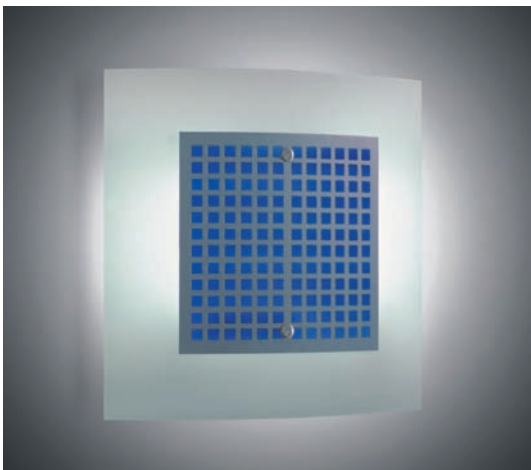

WL 32

Wall luminaire

- Housing made of galvanised sheet steel, powder-coated in RAL 9016 with structure
- Cover: curved, frosted glass or powder-coated sheet steel
- Illumination of the wall for ergonomic lighting effects
- Individual cover perforation on request
- Available with dimmable HF ballast or emergency kits on request

WL 32

Wall luminaire with square detail

Wall luminaire for TC-DEL lamps with high frequency ballast. Housing made of galvanized sheet steel, powder-coated. Cover made of curved, frosted glass with square detail made of square perforated sheet steel, powder-coated. Max. weight: 2,0 kg

Wall luminaire for TC-DEL lamps with high frequency ballast. Housing made of galvanized sheet steel, powder-coated. Cover made of curved, frosted glass with square detail in blue made of perforated sheet steel, powder-coated. Max. weight: 2,0 kg

Wall luminaire for TC-DEL lamps with high frequency ballast. Housing made of galvanised sheet steel, powder-coated. Cover made of curved, frosted glass with vertical detail made of square perforated sheet steel, powder-coated. Max. weight: 2,0 kg