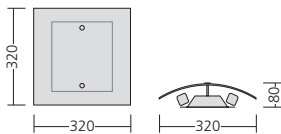

WL 32

Wall luminaire with metal cover

Wall luminaire for TC-DEL lamps with high frequency ballast. Housing made of galvanised sheet steel, powder-coated. Cover made of curved, powder-coated sheet steel details. Max. weight: 2,0 kg

Version	RAL 9006 structure	Length x width x height	Socket type
TC-DEL 2 x 10 / 13 W c/w HF ballast	32.022.13.53-18	320 x 320 x 80 mm	G24q
TC-DEL 2 x 18 W c/w HF ballast	32.022.18.53-18	320 x 320 x 80 mm	G24q
TC-DEL 2 x 26 W c/w HF ballast	32.022.26.53-18	320 x 320 x 80 mm	G24q

Attachments (Please order separately!)

Emergency light socket	32.0552
Emergency light kit 1h*	32.0901
Special colour	32.0090

*Luminaire dimension: 320 x 320 x 95 mm