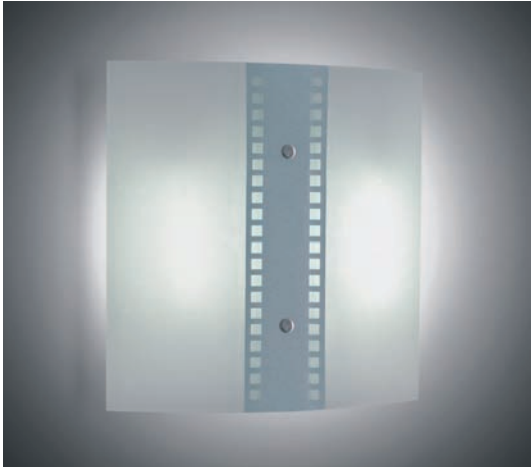

WL 32

Wall luminaire

- Housing made of galvanised sheet steel, powder-coated in RAL 9016 with structure
- Cover: curved, frosted glass or powder-coated sheet steel
- Illumination of the wall for ergonomic lighting effects
- Individual cover perforation on request
- Available with dimmable HF ballast or emergency kits on request

WL 32

Wall luminaire with square detail

Wall luminaire for TC-DEL lamps with high frequency ballast. Housing made of galvanized sheet steel, powder-coated. Cover made of curved, frosted glass with square detail made of square perforated sheet steel, powder-coated. Max. weight: 2,0 kg

Wall luminaire for TC-DEL lamps with high frequency ballast. Housing made of galvanized sheet steel, powder-coated. Cover made of curved, frosted glass with square detail in blue made of perforated sheet steel, powder-coated. Max. weight: 2,0 kg

Wall luminaire for TC-DEL lamps with high frequency ballast. Housing made of galvanised sheet steel, powder-coated. Cover made of curved, frosted glass with vertical detail made of square perforated sheet steel, powder-coated. Max. weight: 2,0 kg