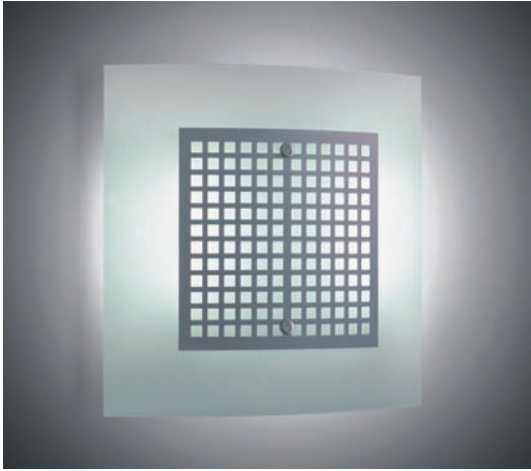

WL 32

Wall luminaire

- Housing made of galvanised sheet steel, powder-coated in RAL 9016 with structure
- Cover: curved, frosted glass or powder-coated sheet steel
- Illumination of the wall for ergonomic lighting effects
- Individual cover perforation on request
- Available with dimmable HF ballast or emergency kits on request

WL 32

Wall luminaire with square detail

Wall luminaire for TC-DEL lamps with high frequency ballast. Housing made of galvanized sheet steel, powder-coated. Cover made of curved, frosted glass with square detail made of square perforated sheet steel, powder-coated. Max. weight: 2,0 kg

Wall luminaire for TC-DEL lamps with high frequency ballast. Housing made of galvanized sheet steel, powder-coated. Cover made of curved, frosted glass with square detail in blue made of perforated sheet steel, powder-coated. Max. weight: 2,0 kg

Wall luminaire for TC-DEL lamps with high frequency ballast. Housing made of galvanised sheet steel, powder-coated. Cover made of curved, frosted glass with vertical detail made of square perforated sheet steel, powder-coated. Max. weight: 2,0 kg