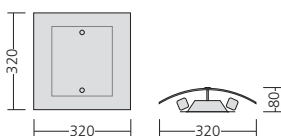

Attachments (Please order separately!)

Emergency light socket	32.0552
Emergency light kit 1h*	32.0901
Special colour	32.0090

*Luminaire dimension: 320 x 320 x 95 mm

WL 32

Wall luminaire with vertical detail

Version	RAL 9006 structure	Length x width x height	Socket type
TC-DEL 2 x 10 / 13 W c/w HF ballast	32.032.13.53-18	320 x 320 x 80 mm	G24q
TC-DEL 2 x 18 W c/w HF ballast	32.032.18.53-18	320 x 320 x 80 mm	G24q
TC-DEL 2 x 26 W c/w HF ballast	32.032.26.53-18	320 x 320 x 80 mm	G24q