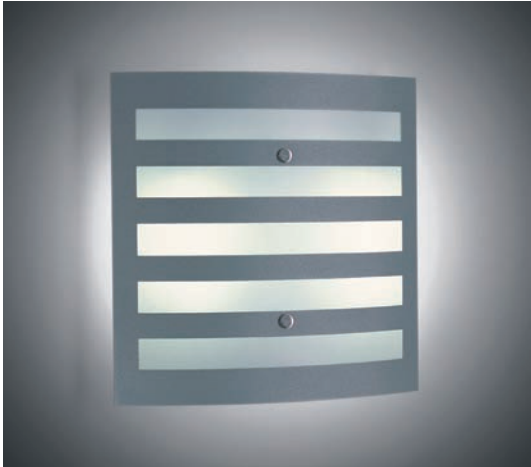

WL 32

Wall luminaire with metal cover

Wall luminaire for TC-DEL lamps with high frequency ballast. Housing made of galvanised sheet steel, powder-coated. Cover made of curved, powder-coated sheet steel details. Max. weight: 2,0 kg

Version	RAL 9006 structure	Length x width x height	Socket type
TC-DEL 2 x 10 / 13 W c/w HF ballast	32.022.13.53-18	320 x 320 x 80 mm	G24q
TC-DEL 2 x 18 W c/w HF ballast	32.022.18.53-18	320 x 320 x 80 mm	G24q
TC-DEL 2 x 26 W c/w HF ballast	32.022.26.53-18	320 x 320 x 80 mm	G24q

Attachments (Please order separately!)

Emergency light socket	32.0552
Emergency light kit 1h*	32.0901
Special colour	32.0090

*Luminaire dimension: 320 x 320 x 95 mm