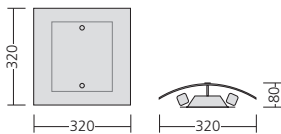

Attachments (Please order separately!)

Emergency light socket	32.0552
Emergency light kit 1h*	32.0901
Special colour	32.0090

*Luminaire dimension: 320 x 320 x 95 mm

WL 32

Wall luminaire with square detail

Version	RAL 9006 structure	Length x width x height	Socket type
TC-DEL 2 x 10 / 13 W c/w HF ballast	32.952.13.53-18	320 x 320 x 80 mm	G24q
TC-DEL 2 x 18 W c/w HF ballast	32.952.18.53-18	320 x 320 x 80 mm	G24q
TC-DEL 2 x 26 W c/w HF ballast	32.952.26.53-18	320 x 320 x 80 mm	G24q

Attachments (Please order separately!)

Emergency light socket	32.0552
Emergency light kit 1h*	32.0901
Special colour	32.0090

*Luminaire dimension: 320 x 320 x 95 mm

WL 32

Wall luminaire with vertical detail