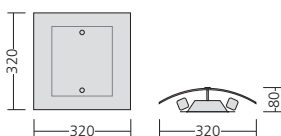

Version	RAL 9006 structure	Length x width x height	Socket type
TC-DEL 2 x 10 / 13 W c/w HF ballast	32.052.13.53-18	320 x 320 x 80 mm	G24q
TC-DEL 2 x 18 W c/w HF ballast	32.052.18.53-18	320 x 320 x 80 mm	G24q
TC-DEL 2 x 26 W c/w HF ballast	32.052.26.53-18	320 x 320 x 80 mm	G24q

Attachments (Please order separately!)

Emergency light socket	32.0552
Emergency light kit 1h*	32.0901
Special colour	32.0090

*Luminaire dimension: 320 x 320 x 95 mm

WL 32

Wall luminaire with square detail