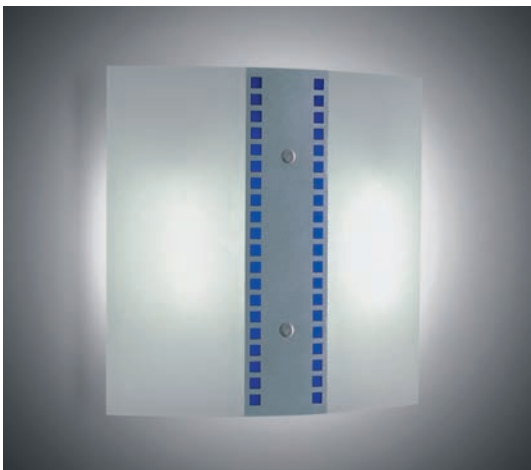

WL 32

Wall luminaire with vertical detail

Wall luminaire for TC-DEL lamps with high frequency ballast. Housing made of galvanised sheet steel, powder-coated. Cover made of curved, frosted glass with vertical detail in blue made of perforated sheet steel, powder-coated. Max. weight: 2,0 kg

Version	RAL 9006 structure	Length x width x height	Socket type
TC-DEL 2 x 10 / 13 W c/w HF ballast	32.932.13.53-18	320 x 320 x 80 mm	G24q
TC-DEL 2 x 18 W c/w HF ballast	32.932.18.53-18	320 x 320 x 80 mm	G24q
TC-DEL 2 x 26 W c/w HF ballast	32.932.26.53-18	320 x 320 x 80 mm	G24q

Attachments (Please order separately!)

Emergency light socket	32.0552
Emergency light kit 1h*	32.0901
Special colour	32.0090

*Luminaire dimension: 320 x 320 x 95 mm