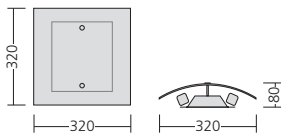

WL 32

Wall luminaire with square detail

Wall luminaire for TC-DEL lamps with high frequency ballast. Housing made of galvanized sheet steel, powder-coated. Cover made of curved, frosted glass with square detail made of square perforated sheet steel, powder-coated. Max. weight: 2,0 kg

Version	RAL 9006 structure	Length x width x height	Socket type
TC-DEL 2 x 10 / 13 W c/w HF ballast	32.052.13.53-18	320 x 320 x 80 mm	G24q
TC-DEL 2 x 18 W c/w HF ballast	32.052.18.53-18	320 x 320 x 80 mm	G24q
TC-DEL 2 x 26 W c/w HF ballast	32.052.26.53-18	320 x 320 x 80 mm	G24q

Attachments (Please order separately!)

Emergency light socket	32.0552
Emergency light kit 1h*	32.0901
Special colour	32.0090

*Luminaire dimension: 320 x 320 x 95 mm

WL 32

Wall luminaire with square detail