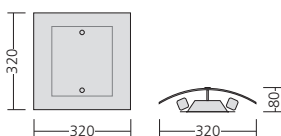

WL 32

Wall luminaire with vertical detail

Wall luminaire for TC-DEL lamps with high frequency ballast. Housing made of galvanised sheet steel, powder-coated. Cover made of curved, frosted glass with unobtrusive vertical details made of sheet steel, powder-coated. Max. weight: 2,0 kg

Version	RAL 9006 structure	Length x width x height	Socket type
TC-DEL 2 x 10 / 13 W c/w HF ballast	32.062.13.53-18	320 x 320 x 80 mm	G24q
TC-DEL 2 x 18 W c/w HF ballast	32.062.18.53-18	320 x 320 x 80 mm	G24q
TC-DEL 2 x 26 W c/w HF ballast	32.062.26.53-18	320 x 320 x 80 mm	G24q

Attachments (Please order separately!)

Emergency light socket	32.0552
Emergency light kit 1h*	32.0901
Special colour	32.0090

*Luminaire dimension: 320 x 320 x 95 mm