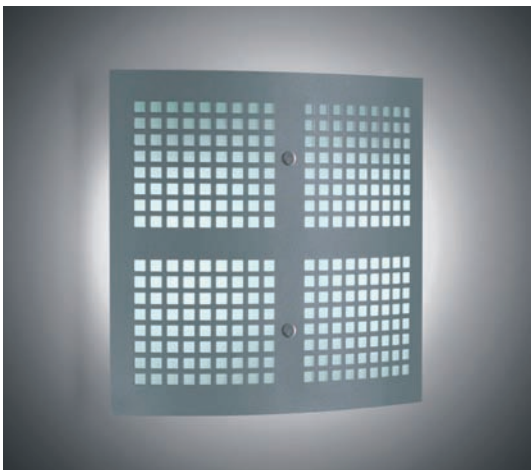

WL 32

Wall luminaire with metal cover

Wall luminaire for TC-DEL lamps with high frequency ballast. Housing made of galvanised sheet steel, powder-coated. Cover made of curved, powder-coated sheet steel details. Max. weight: 2,0 kg

Version	RAL 9006 structure	Length x width x height	Socket type
TC-DEL 2 x 10 / 13 W c/w HF ballast	32.012.13.53-18	320 x 320 x 80 mm	G24q
TC-DEL 2 x 18 W c/w HF ballast	32.012.18.53-18	320 x 320 x 80 mm	G24q
TC-DEL 2 x 26 W c/w HF ballast	32.012.26.53-18	320 x 320 x 80 mm	G24q

Attachments (Please order separately!)

Emergency light socket	32.0552
Emergency light kit 1h*	32.0901
Special colour	32.0090

*Luminaire dimension: 320 x 320 x 95 mm