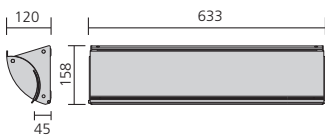

# EOLO 630

Wall luminaire

Wall luminaire for direct and indirect lighting for TC-L and T5 lamps. Housing made of extruded aluminium profile. Die-cast aluminium end caps powder-coated in grey metallic. Top cover made of clear glass, lower cover made of frosted glass. Incl. aluminium reflector. Max. weight: 4,1 kg

Version	matt grey	Length x width x height	Socket type
TC-L 55 W + T5 14 W c/w HF ballast	<b>006390</b>	633 x 120 x 158 mm	2G11
T5 24 W + T5 14 W c/w HF ballast	<b>006326</b>	633 x 120 x 158 mm	G5

# EOLO 950

Wall luminaire

Wall luminaire for direct and indirect lighting for T5 lamps. Housing made of anodised extruded aluminium profile. Die-cast aluminium end caps powder-coated in grey metallic. Top cover made of clear glass, lower cover made of frosted glass. Incl. aluminium reflector. Max. weight: 5,8 kg

Version	matt grey	Length x width x height	Socket type
T5 39 W + T5 14 W c/w HF ballast	<b>3007065</b>	950 x 120 x 158 mm	G5