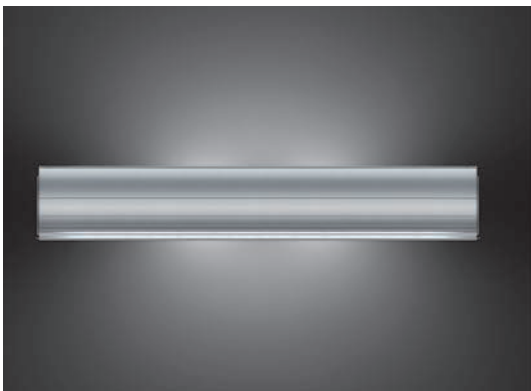

## EOLO

Wall luminaire

- Housing made of anodised aluminium profile, end caps and frame made of die-cast aluminium powder-coated in grey metallic
- Top cover made of clear glass, lower cover made of frosted glass
- Aluminium reflector
- Eolo 950 is also with emergency kit (single battery) deliverable.
- Ideal lighting for hotels, offices and hospitals as harmonic floor or bedside light
- Available with dimmable HF ballast or emergency kits on request
- Luminaire also available in white on request

# EOLO 630

Wall luminaire

Wall luminaire for direct and indirect lighting for TC-L and T5 lamps. Housing made of extruded aluminium profile. Die-cast aluminium end caps powder-coated in grey metallic. Top cover made of clear glass, lower cover made of frosted glass. Incl. aluminium reflector. Max. weight: 4,1 kg

# EOLO 950

Wall luminaire

Wall luminaire for direct and indirect lighting for T5 lamps. Housing made of anodised extruded aluminium profile. Die-cast aluminium end caps powder-coated in grey metallic. Top cover made of clear glass, lower cover made of frosted glass. Incl. aluminium reflector. Max. weight: 5,8 kg

# EOLO 950 EM/P

Wall luminaire with emergency kit

Wall luminaire for direct and indirect lighting for T5 lamps with emergency kit (2h). Housing made of anodised extruded aluminium profile. Die-cast aluminium end caps powder-coated in grey metallic. Top cover made of clear glass, lower cover made of frosted glass. Incl. aluminium reflector. Max. weight: 7,0 kg