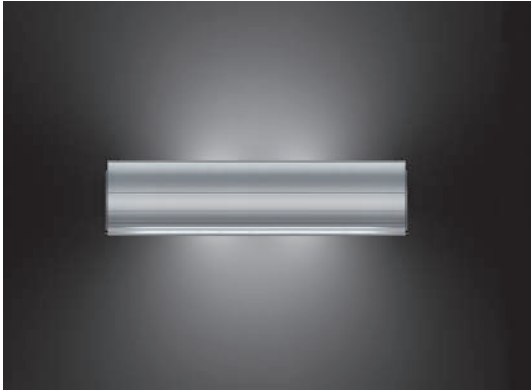

## EOLO

Wall luminaire

- Housing made of anodised aluminium profile, end caps and frame made of die-cast aluminium powder-coated in grey metallic
- Top cover made of clear glass, lower cover made of frosted glass
- Aluminium reflector
- Eolo 950 is also with emergency kit (single battery) deliverable.
- Ideal lighting for hotels, offices and hospitals as harmonic floor or bedside light
- Available with dimmable HF ballast or emergency kits on request
- Luminaire also available in white on request

# EOLO 630

Wall luminaire

Wall luminaire for direct and indirect lighting for TC-L and T5 lamps. Housing made of extruded aluminium profile. Die-cast aluminium end caps powder-coated in grey metallic. Top cover made of clear glass, lower cover made of frosted glass. Incl. aluminium reflector. Max. weight: 4,1 kg

# EOLO 950

Wall luminaire

Wall luminaire for direct and indirect lighting for T5 lamps. Housing made of anodised extruded aluminium profile. Die-cast aluminium end caps powder-coated in grey metallic. Top cover made of clear glass, lower cover made of frosted glass. Incl. aluminium reflector. Max. weight: 5,8 kg

# EOLO 950 EM/P

Wall luminaire with emergency kit

Wall luminaire for direct and indirect lighting for T5 lamps with emergency kit (2h). Housing made of anodised extruded aluminium profile. Die-cast aluminium end caps powder-coated in grey metallic. Top cover made of clear glass, lower cover made of frosted glass. Incl. aluminium reflector. Max. weight: 7,0 kg