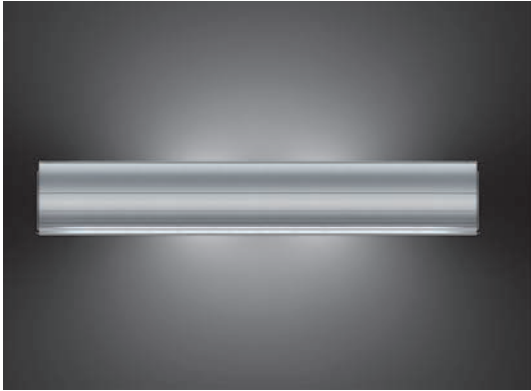

## EOLO

Wall luminaire

- Housing made of anodised aluminium profile, end caps and frame made of die-cast aluminium powder-coated in grey metallic
- Top cover made of clear glass, lower cover made of frosted glass
- Aluminium reflector
- Eolo 950 is also with emergency kit (single battery) deliverable.
- Ideal lighting for hotels, offices and hospitals as harmonic floor or bedside light
- Available with dimmable HF ballast or emergency kits on request
- Luminaire also available in white on request

# EOLO 630

Wall luminaire

Wall luminaire for direct and indirect lighting for TC-L and T5 lamps. Housing made of extruded aluminium profile. Die-cast aluminium end caps powder-coated in grey metallic. Top cover made of clear glass, lower cover made of frosted glass. Incl. aluminium reflector. Max. weight: 4,1 kg

# EOLO 950

Wall luminaire

Wall luminaire for direct and indirect lighting for T5 lamps. Housing made of anodised extruded aluminium profile. Die-cast aluminium end caps powder-coated in grey metallic. Top cover made of clear glass, lower cover made of frosted glass. Incl. aluminium reflector. Max. weight: 5,8 kg

# EOLO 950 EM/P

Wall luminaire with emergency kit

Wall luminaire for direct and indirect lighting for T5 lamps with emergency kit (2h). Housing made of anodised extruded aluminium profile. Die-cast aluminium end caps powder-coated in grey metallic. Top cover made of clear glass, lower cover made of frosted glass. Incl. aluminium reflector. Max. weight: 7,0 kg