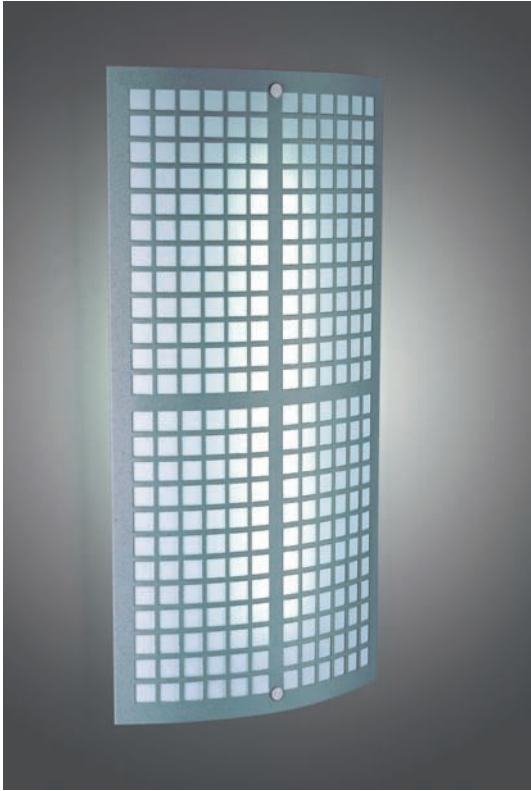

KL 34

Combination luminaire with square perforated cover

Combination luminaire for wall or ceiling installation for T5 lamps with high frequency ballast. Housing made of galvanised sheet steel, powder-coated. Cover made of square perforated sheet steel, powder-coated. Max. weight: 4,0 kg

Version	RAL 9006 structure	Length x width x height	Socket type
24 W c/w HF ballast	34.012.24.53-18	650 x 320 x 90 mm	G5
39 W c/w HF ballast	34.012.39.53-18	950 x 320 x 90 mm	G5
54 W c/w HF ballast	34.012.54.53-18	1250 x 320 x 90 mm	G5