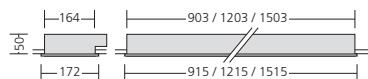

Surface: RAL 9016 structure

Version	High frequency ballast (HF)	Digital dimmable HF ballast (DALI)	Length x width x height	Ceiling cut-out	Recessed height	Socket type
T5 2 x 21 / 39 W	640.82.21.3	640.82.21.6	915 x 172 x 50 mm	903 x 164 mm	50 mm	G5
T5 2 x 28 / 54 W	640.82.28.3	640.82.28.6	1215 x 172 x 50 mm	1203 x 164 mm	50 mm	G5
T5 2 x 35 / 49 W	640.82.35.3	640.82.35.6	1515 x 172 x 50 mm	1503 x 164 mm	50 mm	G5