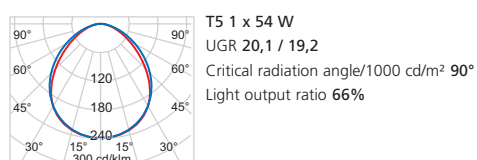

Surface: RAL 9016 structure

Version	High frequency ballast (HF)	Digital dimmable HF ballast (DALI)	Length x width x height	Ceiling cut-out	Recessed height	Socket type
T5 1 x 28 / 54 W	650.591.54.3XF	650.591.54.6XF	1225 x 121 x 57 mm	1210 x 105 mm	50 mm	G5
T5 1 x 35 / 49 / 80 W	650.591.80.3XF	650.591.80.6XF	1525 x 121 x 57 mm	1510 x 105 mm	50 mm	G5
T5 2 x 28 W	650.592.28.3XF	650.592.28.6XF	1225 x 121 x 57 mm	1210 x 105 mm	50 mm	G5
T5 2 x 35 W	650.592.35.3XF	650.592.35.6XF	1525 x 121 x 57 mm	1510 x 105 mm	50 mm	G5