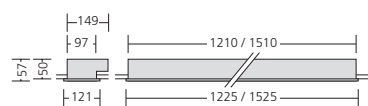

SL 650 XF

Extra shallow recessed luminaire for T5 lamps

- Housing and end caps made of sheet steel, powder-coated in RAL 9016 structure
- Double parabolic louvre, frosted acrylic diffuser
- Double parabolic louvre: VDU application suitable acc. to European Standards EN 12464-1
- Double parabolic louvre made of high-polished, metalised pure aluminium (Al 99.98).
- Recessed height: 50 mm

SL 650 XF – Recessed height 50 mm

Recessed luminaire with double parabolic louvre

Extra shallow recessed luminaire with double parabolic louvre for T5 lamps. Housing made of sheet steel, powder-coated in RAL 9016 with structure. Double parabolic louvre made of high-polished metalised pure aluminium (Al 99.98). VDU application suitable acc. to European Standards EN 12464-1. Max. weight: 3,8 kg

Surface: RAL 9016 structure

Version	High frequency ballast (HF)	Digital dimmable HF ballast (DALI)	Length x width x height	Ceiling cut-out	Recessed height	Socket type
T5 1 x 28 / 54 W	650.581.54.3XF	650.581.54.6XF	1225 x 121 x 57 mm	1210 x 105 mm	50 mm	G5
T5 1 x 35 / 49 / 80 W	650.581.80.3XF	650.581.80.6XF	1525 x 121 x 57 mm	1510 x 105 mm	50 mm	G5
T5 2 x 28 W	650.582.28.3XF	650.582.28.6XF	1225 x 121 x 57 mm	1210 x 105 mm	50 mm	G5
T5 2 x 35 W	650.582.35.3XF	650.582.35.6XF	1525 x 121 x 57 mm	1510 x 105 mm	50 mm	G5