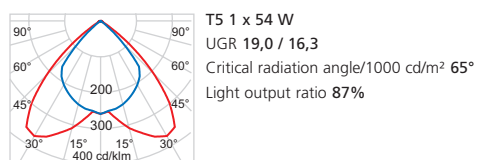

Surface: RAL 9016 structure

Version	High frequency ballast (HF)	Digital dimmable HF ballast (DALI)	Length x width x height	Ceiling cut-out	Recessed height	Socket type
T5 1 x 28 / 54 W	650.581.54.3XF	650.581.54.6XF	1225 x 121 x 57 mm	1210 x 105 mm	50 mm	G5
T5 1 x 35 / 49 / 80 W	650.581.80.3XF	650.581.80.6XF	1525 x 121 x 57 mm	1510 x 105 mm	50 mm	G5
T5 2 x 28 W	650.582.28.3XF	650.582.28.6XF	1225 x 121 x 57 mm	1210 x 105 mm	50 mm	G5
T5 2 x 35 W	650.582.35.3XF	650.582.35.6XF	1525 x 121 x 57 mm	1510 x 105 mm	50 mm	G5

Attachments (Please order separately!)

Emergency light kit 1h	650.0901
Emergency light kit 3h	650.0900
Special colour	650.0090
Double parabolic louvre matt-optic	650.5241

SL 650 XF – Recessed height 50 mm

Recessed luminaire with frosted acrylic diffuser

Extra shallow recessed luminaire with frosted acrylic diffuser for T5 lamps. Housing made of sheet steel, powder-coated in RAL 9016 with structure. Max. weight: 3,8 kg