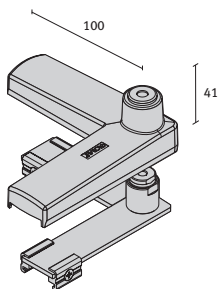

**Suspension support with input F max 100N**

White	<b>017241</b>
Grey	<b>017240</b>

**Central support of suspension max 200N**

White	<b>017243</b>
Grey	<b>017242</b>

**Suspension cable 3M 150N**

White	<b>017254</b>
Grey	<b>017255</b>