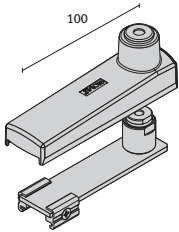

# Installation systems

for Juel, Midi, Mode series

**Fixing point of single suspension max 200N**

White	<b>017238</b>
Grey	<b>017239</b>

**X suspension support F max 200 N**

White	<b>017248</b>
Grey	<b>017249</b>