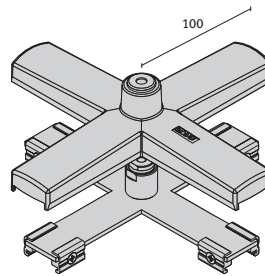

Installation systems

for Juel, Midi, Mode series

Fixing point of single suspension max 200N

White	017238
Grey	017239

X suspension support F max 200 N

White	017248
Grey	017249