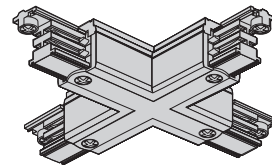

Fixed internal corner L joint	
White	<b>017221</b>
Grey	<b>017220</b>

Power supply unit DX	
White	<b>017213</b>
Grey	<b>017212</b>

Fixed external corner L joint	
White	<b>017223</b>
Grey	<b>017222</b>

Star connector	
White	<b>017225</b>
Grey	<b>017224</b>