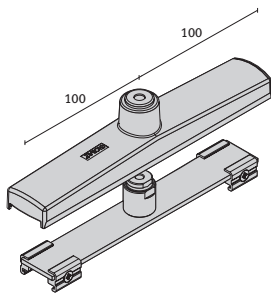

**Suspension support with input F max 100N**

White	<b>017241</b>
Grey	<b>017240</b>

**Central support of suspension max 200N**

White	<b>017243</b>
Grey	<b>017242</b>

**Suspension cable 3M 150N**

White	<b>017254</b>
Grey	<b>017255</b>