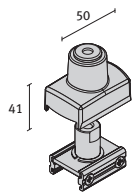

# Installation systems

for Juel, Midi, Mode series

**Fixing point of single suspension max 200N**

White	<b>017238</b>
Grey	<b>017239</b>

**X suspension support F max 200 N**

White	<b>017248</b>
Grey	<b>017249</b>