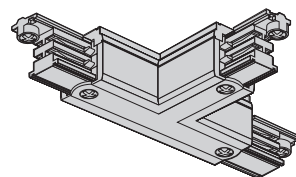

External T joint SX	
White	017227
Grey	017226

Electric joint	
White	017217
Grey	017216

External T joint DX	
White	017229
Grey	017228

Internal T joint SX	
White	017231
Grey	017230

Internal T joint DX	
White	017233
Grey	017232