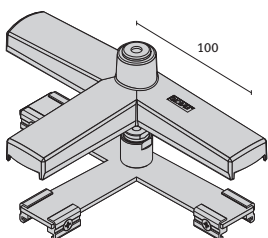

T suspension support F max 200N

White	017247
Grey	017246