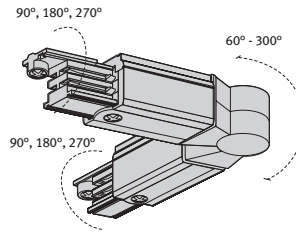

Joists

for Juel, Midi, Mode series

Cover	
White	017209
Grey	017208

Adjustable corner connector	
White	017219
Grey	017218