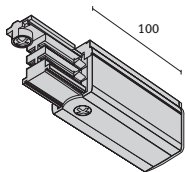

Fixed internal corner L joint	
White	<b>017221</b>
Grey	<b>017220</b>

Power supply unit DX	
White	<b>017213</b>
Grey	<b>017212</b>

Fixed external corner L joint	
White	<b>017223</b>
Grey	<b>017222</b>

Star connector	
White	<b>017225</b>
Grey	<b>017224</b>