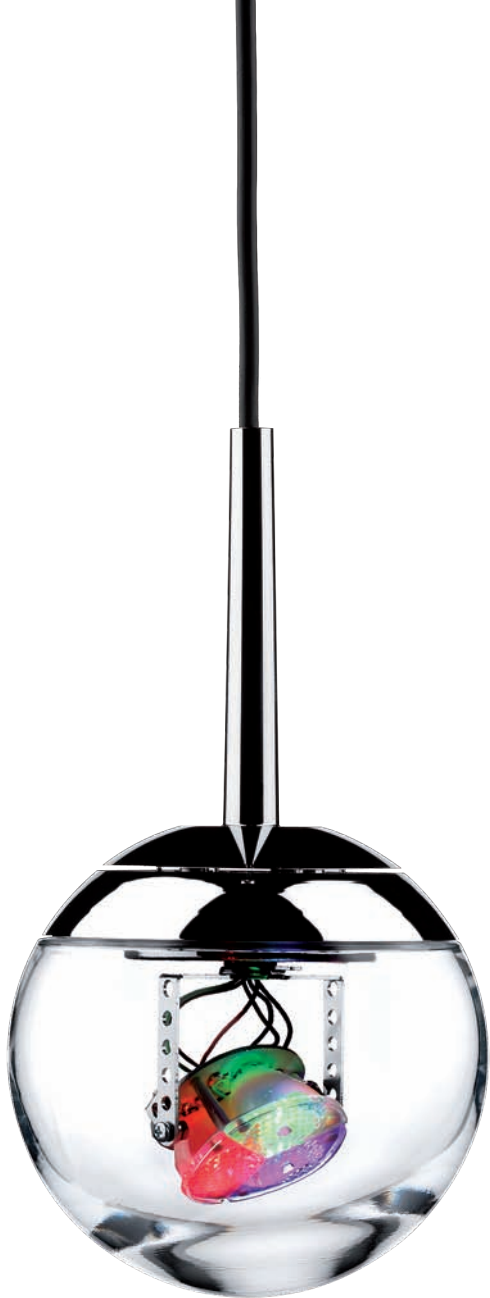

design Roberto Fiorato - Franco Pagliarini