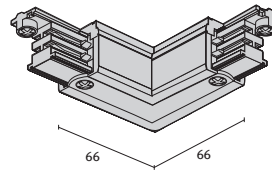

Fixed internal corner L joint	
White	<b>017221</b>
Grey	<b>017220</b>

Power supply unit DX	
White	<b>017213</b>
Grey	<b>017212</b>

Fixed external corner L joint	
White	<b>017223</b>
Grey	<b>017222</b>

Star connector	
White	<b>017225</b>
Grey	<b>017224</b>