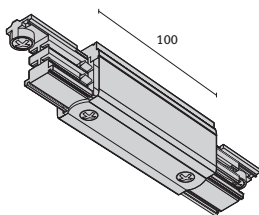

Fixed internal corner L joint	
White	<b>017221</b>
Grey	<b>017220</b>

Power supply unit DX	
White	<b>017213</b>
Grey	<b>017212</b>

Fixed external corner L joint	
White	<b>017223</b>
Grey	<b>017222</b>

Star connector	
White	<b>017225</b>
Grey	<b>017224</b>