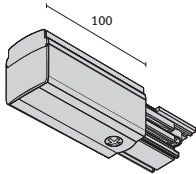

Power supply unit SX	
White	017211
Grey	017210