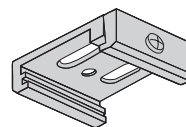

Ceiling mount

White	017256
Grey	017257