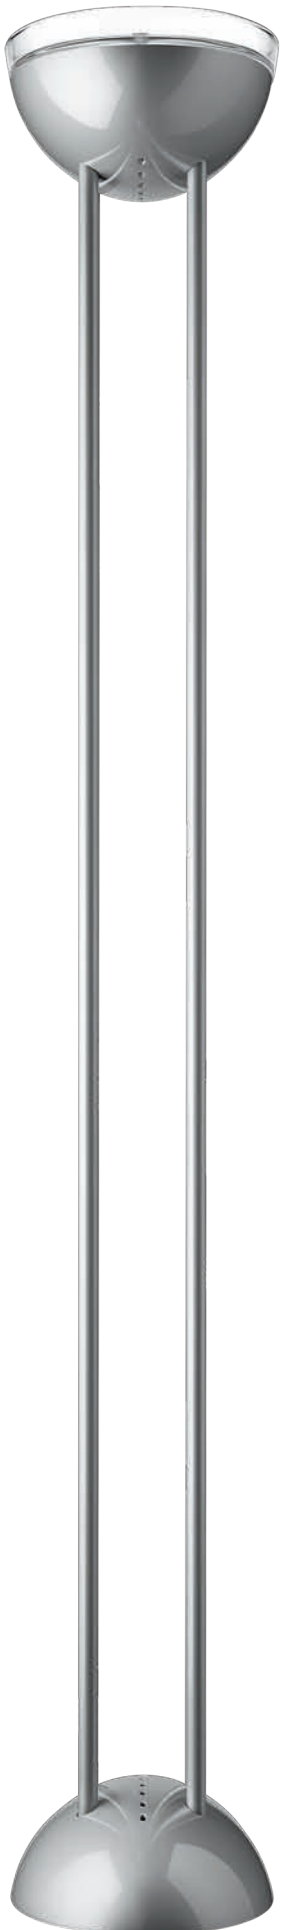

KAI FLOOR

Floor luminaire for halogen, discharge and fluorescent lamps

Technical-decorative floor lamp. Die-cast aluminium decorative upper and lower body, metal grey finish. Steel stems painted in metal grey finish. Transparent glass diffuser. Aluminium reflector. Aluminium locking screws. Complete with cord, switch and plug. Halogen version includes a dimmer as well. Metal halide and halogen versions have fully transparent hardened glass diffuser. Class I, IP20.

Version	Metallic grey	Socket type
QT-DE 12 max 300 W	008597	R7s
TC-D 2 x 18 W c/w low loss ballast	008598	G24d-2
HIT-DE 70 W low loss ballast	008599	Rx7s