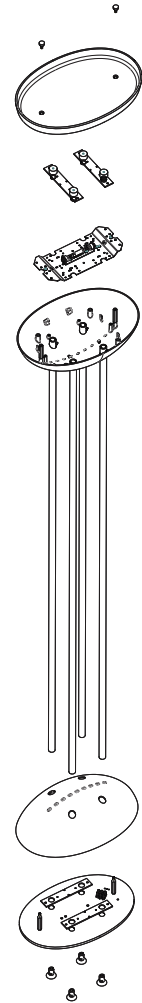

KAI FLOOR

Floor luminaire for halogen, discharge and fluorescent lamps

Technical-decorative floor lamp. Die-cast aluminium decorative upper and lower body, metal grey finish. Steel stems painted in metal grey finish. Transparent glass diffuser. Aluminium reflector. Aluminium locking screws. Complete with cord, switch and plug. Halogen version includes a dimmer as well. Metal halide and halogen versions have fully transparent hardened glass diffuser. Class I, IP20.

Version	Metallic grey	Socket type
QT-DE 12 max 300 W	008597	R7s
TC-D 2 x 18 W c/w low loss ballast	008598	G24d-2
HIT-DE 70 W low loss ballast	008599	Rx7s