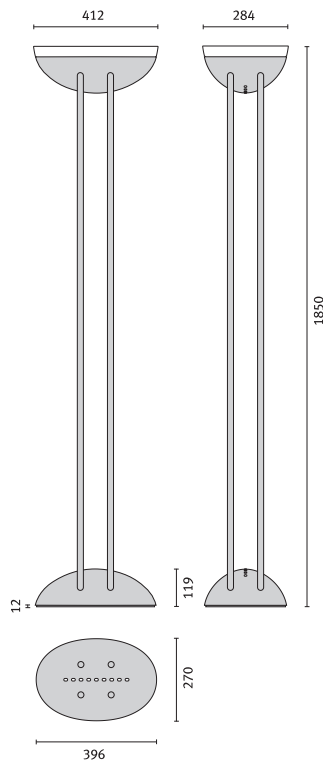

KAI FLOOR

Floor luminaire for halogen, discharge and fluorescent lamps

Technical-decorative floor lamp. Die-cast aluminium decorative upper and lower body, metal grey finish. Steel stems painted in metal grey finish. Transparent glass diffuser. Aluminium reflector. Aluminium locking screws. Complete with cord, switch and plug. Halogen version includes a dimmer as well. Metal halide and halogen versions have fully transparent hardened glass diffuser. Class I, IP20.

Version	Metallic grey	Socket type
QT-DE 12 max 300 W	008597	R7s
TC-D 2 x 18 W c/w low loss ballast	008598	G24d-2
HIT-DE 70 W low loss ballast	008599	Rx7s