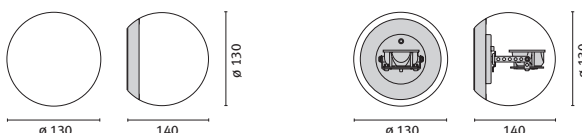

Version	Chrome - frosted glass	Chrome - transparent glass	Socket type
QT 9 20 W	<b>300565</b>	-	G4
1 Power Led 3w white	-	<b>300551</b>	-
1 Power Led 3w RGB	-	<b>300550</b>	-