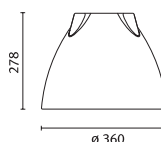

Opta diffuser 36