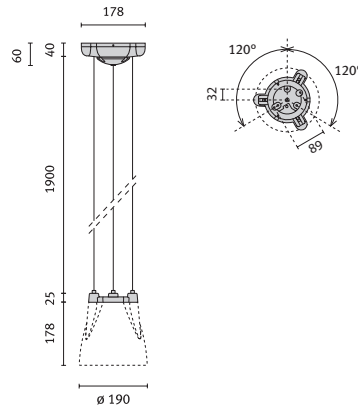

OPTALUM

Suspended luminaire for incandescent lamps

Range of luminaires for suspended mount. Transparent prismatic glass diffuser, internally painted in white, yellow, blue or grey colour. The blue glass shade has a white inside coating to increase light diffusion. Diffuser top cover and canopy made of die cast aluminium, chrome finish. The diffuser of OptaLum versions is suspended by three aircraft cables, 2,0 m long. Fine levelling adjustment. The glass shade must be ordered separately. Class I, IP20.