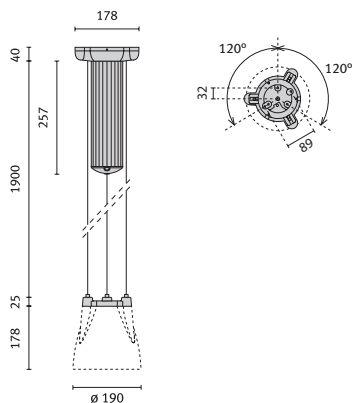

OPTALUM

Suspended luminaire for incandescent lamps

Range of luminaires for suspended mount. Transparent prismatic glass diffuser, internally painted in white, yellow, blue or grey colour. The blue glass shade has a white inside coating to increase light diffusion. Diffuser top cover and canopy made of die cast aluminium, chrome finish. The diffuser of OptaLum versions is suspended by three aircraft cables, 2,0 m long. Fine levelling adjustment. The glass shade must be ordered separately. Class I, IP20.

OPTALUM FL

Suspended luminaires for TC-TEL lamps

Range of luminaires available in three sizes for suspended mount. Transparent prismatic glass diffuser, internally painted in white, yellow, blue or grey colour. The blue glass shade has a white inside coating to increase light diffusion. Diffuser top cover and canopy made of die cast aluminium, chrome finish. The diffuser of OptaLum versions is suspended by three aircraft cables, 2,0 m long. Fine levelling adjustment. The glass shade must be ordered separately. Class I, IP20.