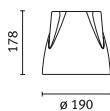

Opta diffuser 19