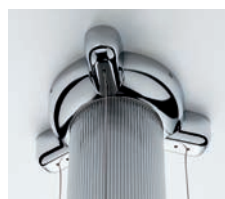

OPTALUM

Suspended luminaire for incandescent lamps

Range of luminaires for suspended mount. Transparent prismatic glass diffuser, internally painted in white, yellow, blue or grey colour. The blue glass shade has a white inside coating to increase light diffusion. Diffuser top cover and canopy made of die cast aluminium, chrome finish. The diffuser of OptaLum versions is suspended by three aircraft cables, 2,0 m long. Fine levelling adjustment. The glass shade must be ordered separately. Class I, IP20.

OPTALUM FL

Suspended luminaires for TC-TEL lamps

Range of luminaires available in three sizes for suspended mount. Transparent prismatic glass diffuser, internally painted in white, yellow, blue or grey colour. The blue glass shade has a white inside coating to increase light diffusion. Diffuser top cover and canopy made of die cast aluminium, chrome finish. The diffuser of OptaLum versions is suspended by three aircraft cables, 2,0 m long. Fine levelling adjustment. The glass shade must be ordered separately. Class I, IP20.

Range of luminaires available in two sizes for suspended mount. Transparent prismatic glass diffuser, internally painted in white, yellow, blue or grey colour. The blue glass shade has a white inside coating to increase light diffusion. Diffuser top cover and canopy made of die cast aluminium, chrome finish. Extrusions containing the electrical gear are made of extruded aluminium, chrome finish. OptaLum JM versions have a second extrusion containing the diffuser top cover containing the ignitor and the capacitor. The diffuser of OptaLum versions is suspended by three aircraft cables, 2,0 m long. Fine levelling adjustment. The glass shade must be ordered separately. Class I, IP20.