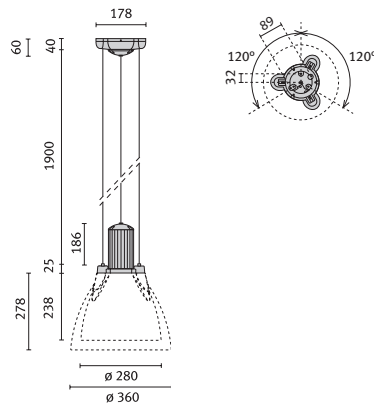

OPTALUM 28-36 FL42

TC-TEL 42 W c/w electronic ballast

Chrome

Socket type

009977

Gx24q-4