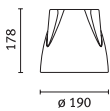

Opta diffuser 19

Accessories (Please order separately!)

	Transparent	Mat	Blue	Yellow	Grey met.
Opta diffuser 19	002780	002781	002782	002783	002784