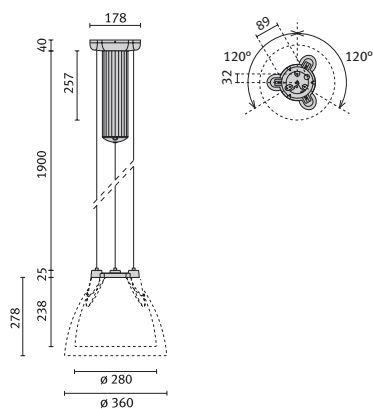

OPTALUM 19 FL	Chrome	Socket type
TC-T 18 W c/w low loss ballast	009971	Gx24d-2

OPTALUM 28-36 FL	Chrome	Socket type
TC-T 26 W c/w low loss ballast	009973	Gx24d-3
TC-TEL 57 W c/w electronic ballast	300566	Gx24q-5