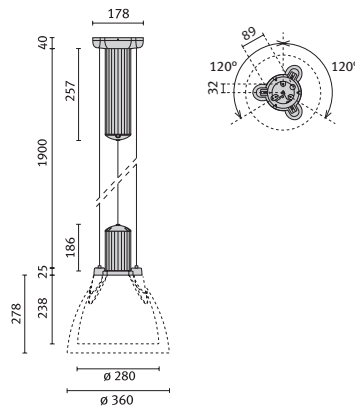

OPTALUM

Suspended luminaire for incandescent lamps

Range of luminaires for suspended mount. Transparent prismatic glass diffuser, internally painted in white, yellow, blue or grey colour. The blue glass shade has a white inside coating to increase light diffusion. Diffuser top cover and canopy made of die cast aluminium, chrome finish. The diffuser of OptaLum versions is suspended by three aircraft cables, 2,0 m long. Fine levelling adjustment. The glass shade must be ordered separately. Class I, IP20.

OPTALUM 28-36 FL42

TC-TEL 42 W c/w electronic ballast

Chrome

Socket type

009977

Gx24q-4

Ceiling mount

Accessories (Please order separately!)

Range of luminaires available in two sizes for suspended mount. Transparent prismatic glass diffuser, internally painted in white, yellow, blue or grey colour. The blue glass shade has a white inside coating to increase light diffusion. Diffuser top cover and canopy made of die cast aluminium, chrome finish. Extrusions containing the electrical gear are made of extruded aluminium, chrome finish. OptaLum JM versions have a second extrusion containing the diffuser top cover containing the ignitor and the capacitor. The diffuser of OptaLum versions is suspended by three aircraft cables, 2,0 m long. Fine levelling adjustment. The glass shade must be ordered separately. Class I, IP20.