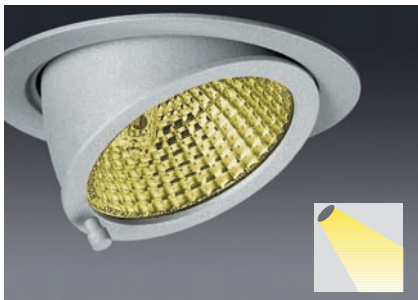

Colour effect filter

for recessed, track, shelf and gimbal luminaires

Instance image

Colour effekt filter, red

- Dichroic interference filter
- Lighting accents at the red spectral area

Version	Art.-No.
EB 10 / SH 10	10.991
EB 12 / AS 12 / AS 13 / KA 12 / SH 12	12.991
EB 18 / AS 18 / AS 19 / AS 27 / KA 18	18.991

Instance image

Colour effect filter, orange

- Dichroic interference filter
- Lighting accents at the orange spectral area

Version	Art.-No.
EB 10 / SH 10	10.992
EB 12 / AS 12 / AS 13 / KA 12 / SH 12	12.992
EB 18 / AS 18 / AS 19 / AS 27 / KA 18	18.992

Instance image

Colour effect filter, yellow

- Dichroic interference filter
- Lighting accents at the yellow spectral area

Version	Art.-No.
EB 10 / SH 10	10.993
EB 12 / AS 12 / AS 13 / KA 12 / SH 12	12.993
EB 18 / AS 18 / AS 19 / AS 27 / KA 18	18.993

Instance image

Colour effect filter, green

- Dichroic interference filter
- Lighting accents at the green spectral area

Version	Art.-No.
EB 10 / SH 10	10.994
EB 12 / AS 12 / AS 13 / KA 12 / SH 12	12.994
EB 18 / AS 18 / AS 19 / AS 27 / KA 18	18.994