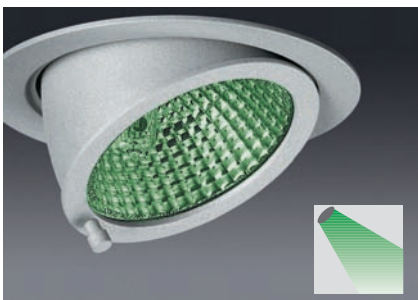

Colour effect filter

for recessed, track, shelf and gimbal luminaires

Instance image

Colour effekt filter, red

- Dichroic interference filter
- Lighting accents at the red spectral area

Version	Art.-No.
EB 10 / SH 10	10.991
EB 12 / AS 12 / AS 13 / KA 12 / SH 12	12.991
EB 18 / AS 18 / AS 19 / AS 27 / KA 18	18.991

Instance image

Colour effect filter, orange

- Dichroic interference filter
- Lighting accents at the orange spectral area

Version	Art.-No.
EB 10 / SH 10	10.992
EB 12 / AS 12 / AS 13 / KA 12 / SH 12	12.992
EB 18 / AS 18 / AS 19 / AS 27 / KA 18	18.992

Instance image

Colour effect filter, yellow

- Dichroic interference filter
- Lighting accents at the yellow spectral area

Version	Art.-No.
EB 10 / SH 10	10.993
EB 12 / AS 12 / AS 13 / KA 12 / SH 12	12.993
EB 18 / AS 18 / AS 19 / AS 27 / KA 18	18.993

Instance image

Colour effect filter, green

- Dichroic interference filter
- Lighting accents at the green spectral area

Version	Art.-No.
EB 10 / SH 10	10.994
EB 12 / AS 12 / AS 13 / KA 12 / SH 12	12.994
EB 18 / AS 18 / AS 19 / AS 27 / KA 18	18.994