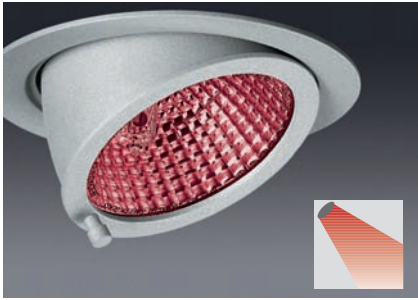

Colour effect filter

for recessed, track, shelf and gimbal luminaires

Instance image

Colour effekt filter, red

- Dichroic interference filter
- Lighting accents at the red spectral area

Version	Art.-No.
EB 10 / SH 10	10.991
EB 12 / AS 12 / AS 13 / KA 12 / SH 12	12.991
EB 18 / AS 18 / AS 19 / AS 27 / KA 18	18.991

Instance image

Colour effect filter, orange

- Dichroic interference filter
- Lighting accents at the orange spectral area

Version	Art.-No.
EB 10 / SH 10	10.992
EB 12 / AS 12 / AS 13 / KA 12 / SH 12	12.992
EB 18 / AS 18 / AS 19 / AS 27 / KA 18	18.992

Instance image

Colour effect filter, yellow

- Dichroic interference filter
- Lighting accents at the yellow spectral area

Version	Art.-No.
EB 10 / SH 10	10.993
EB 12 / AS 12 / AS 13 / KA 12 / SH 12	12.993
EB 18 / AS 18 / AS 19 / AS 27 / KA 18	18.993