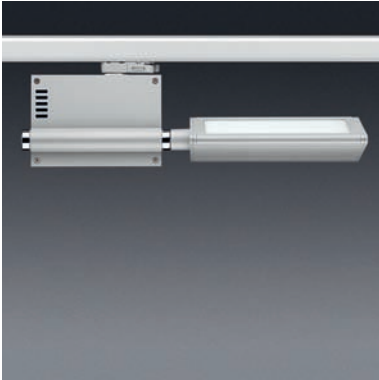

design Luca Di Leonardo

MODE 20 TRACK BOX

Track light

- Wall washer made of extruded aluminium profile and die-cast aluminium, powder-coated in matt grey metallic
- Rotatable and adjustable wallwasher
- For plane illumination
- C/w frosted glass
- Incl. universal adapter for 3-phases track
- Easy maintenance by removing the two screws lateral and rotating the upper diffuser downwards
- Luminaire also available in white on request

MODE 20 TRACK BOX

Wall washer for TC-TEL and HIT-CE lamps

Wall washer for TC-TEL and HIT-CE lamps. Housing made of die-cast aluminium, powder-coated in matt grey metallic. Rotatable and adjustable. TC-TEL and HIT-CE version c/w electronic ballast. Incl. universal adapter for 3-phases track and frosted glass. Max. weight: 1.7 kg

Version	grey metallic, matt	Length x width x height	Socket type
TC-TEL 26 W c/w HF ballast	3000275	433 x 99 x 196 mm	GX24q
HIT-CE 35 W c/w HF ballast	3000295	433 x 99 x 196 mm	G12